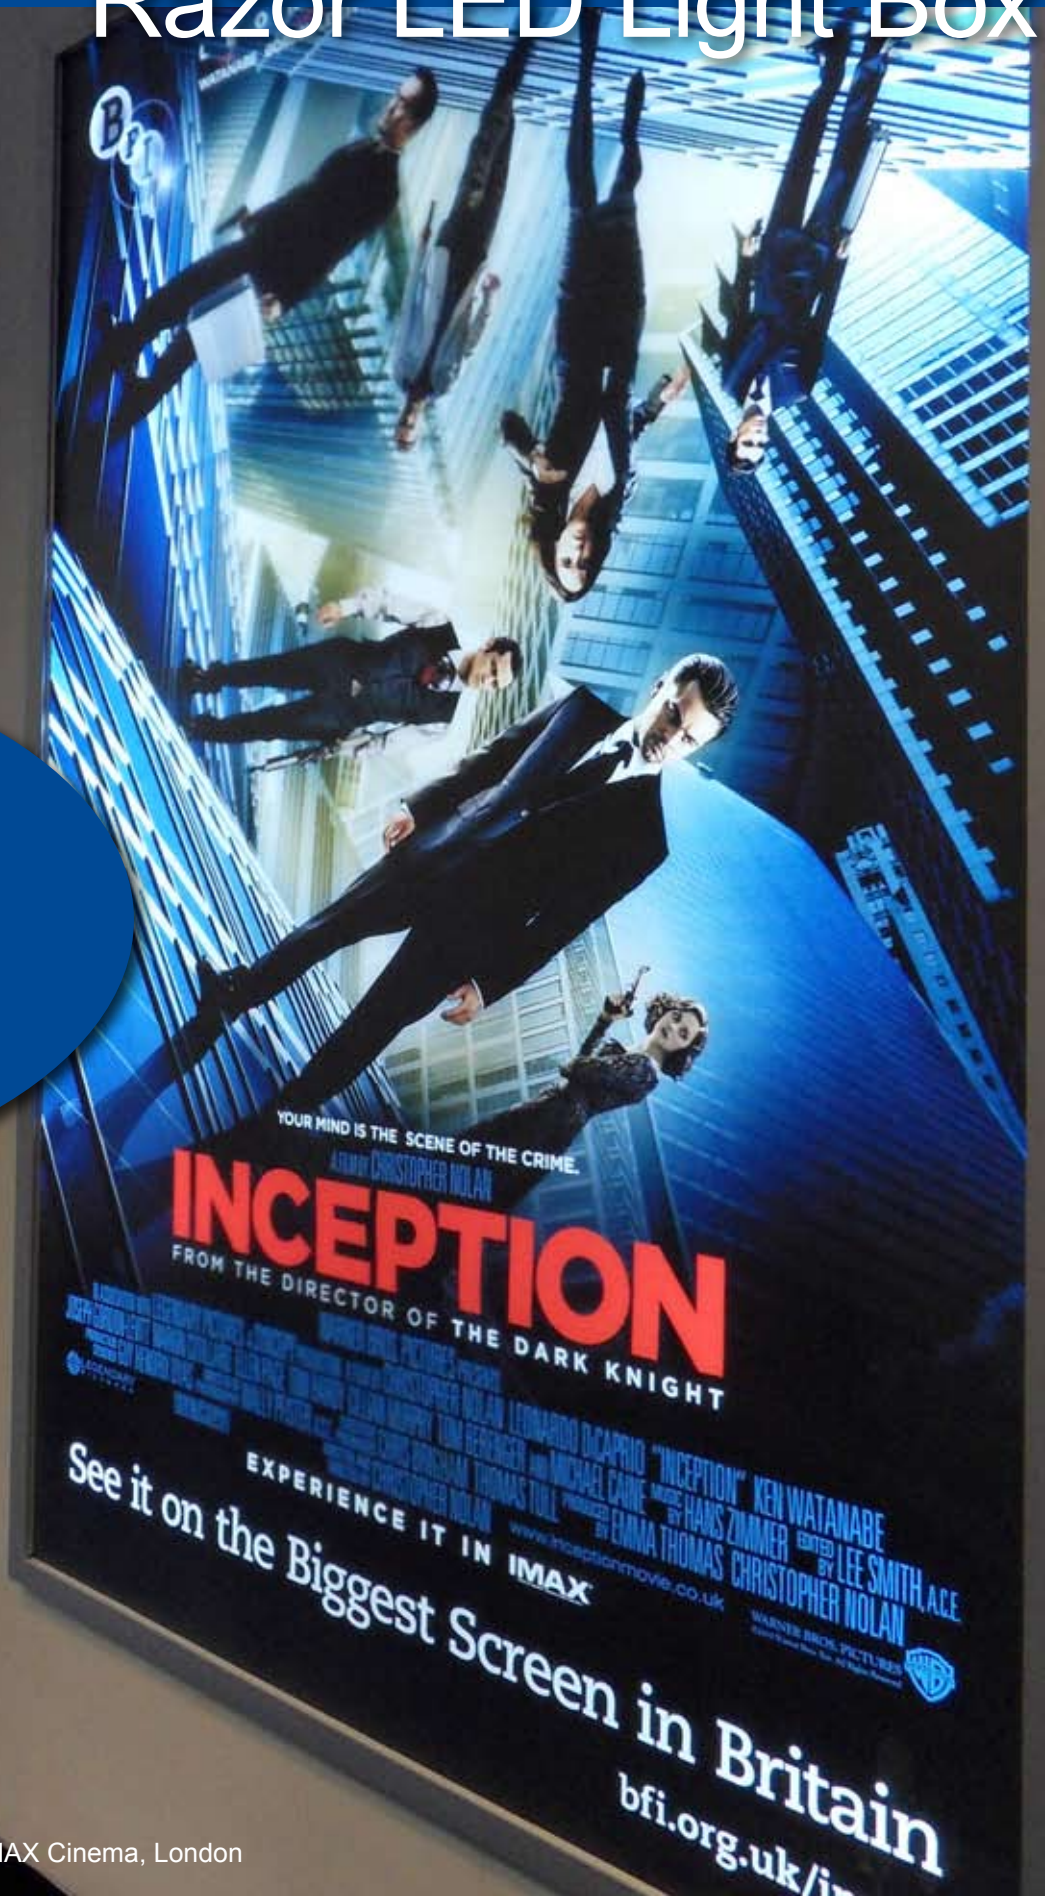

Razor

Razor LED Light Box

- Edge-lit LED illumination
- Ultra slim modern design
- Even light distribution
- Easy poster change
- Low energy consumption
- Single or double sided
- Indoor use
- Easy to install / easy to handle
- Long life, high quality
- RAL colour finishes available

www.w-co.co.uk

08456 25 35 45

info@w-co.co.uk

RAZOR

- Edge-lit LED illumination
- Ultra slim modern design
- Even light distribution
- Easy open snap frame to change poster
- Low energy consumption
- CE certified
- Single or double sided
- RAL colour finishes available

The Razor LED light box is the ultimate ultra slim light box for illuminated promotional display graphics, with all-round superiority over comparable products. It is manufactured to the highest quality within Europe (CE certified) using top grade aluminium, pure edge-lit acrylic and branded electrical components; including long life, high brightness, energy efficient LEDs offering higher brightness and more even light distribution.

At only 26mm deep single sided (39mm deep double sided), Razor LED light boxes are so slim line they are essentially illuminated poster frames. Razor light boxes have a 32mm aluminium snap frame on the front for quick and easy front loading graphic change.