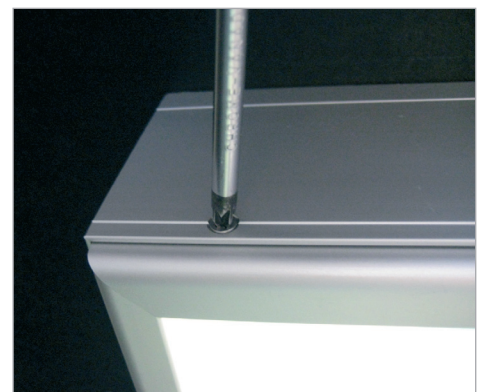

## TITAN

- Indoor / outdoor use
- IP55 rated (weather resistant)
- Single or double sided
- RAL colour finishes available
- Cost effective
- High quality finish

Titan backlit light boxes are traditional illuminated signs made from high quality aluminium profiles making them very robust and durable. They are often used for shop fascia signs and can be supplied with a wall bracket making them perfect for projection signs too. Made for indoor or outdoor use, they have a good level of weather resistance with an IP55 rating. The profiles come in a silver anodised finish as standard or they can be powder coated in a range of RAL colours.

Titan light boxes are supplied with either two acrylic front panels, one opal diffuser panel and one anti glare panel, to sandwich a print between; or just one acrylic opal diffuser panel for applying self-adhesive vinyl graphics. The graphics and acrylic panels are kept securely in place by bezels which are screw fixed into position. To change the graphics these are simply unscrewed allowing the panels and graphics to slide out.

The Titan light box is available in standard poster sizes including: A3, A2, A1, A0, 20" x 30", 30" x 40" and 40" x 60" or can be custom made to your specific size requirements. The light box comes in three depths; the Titan Classic light box is just 90mm deep single sided, the Titan Projector is 115mm deep double-sided and the Titan Dualcase light box is 168mm deep single sided and 176mm deep double sided, the depth depends on size and application.